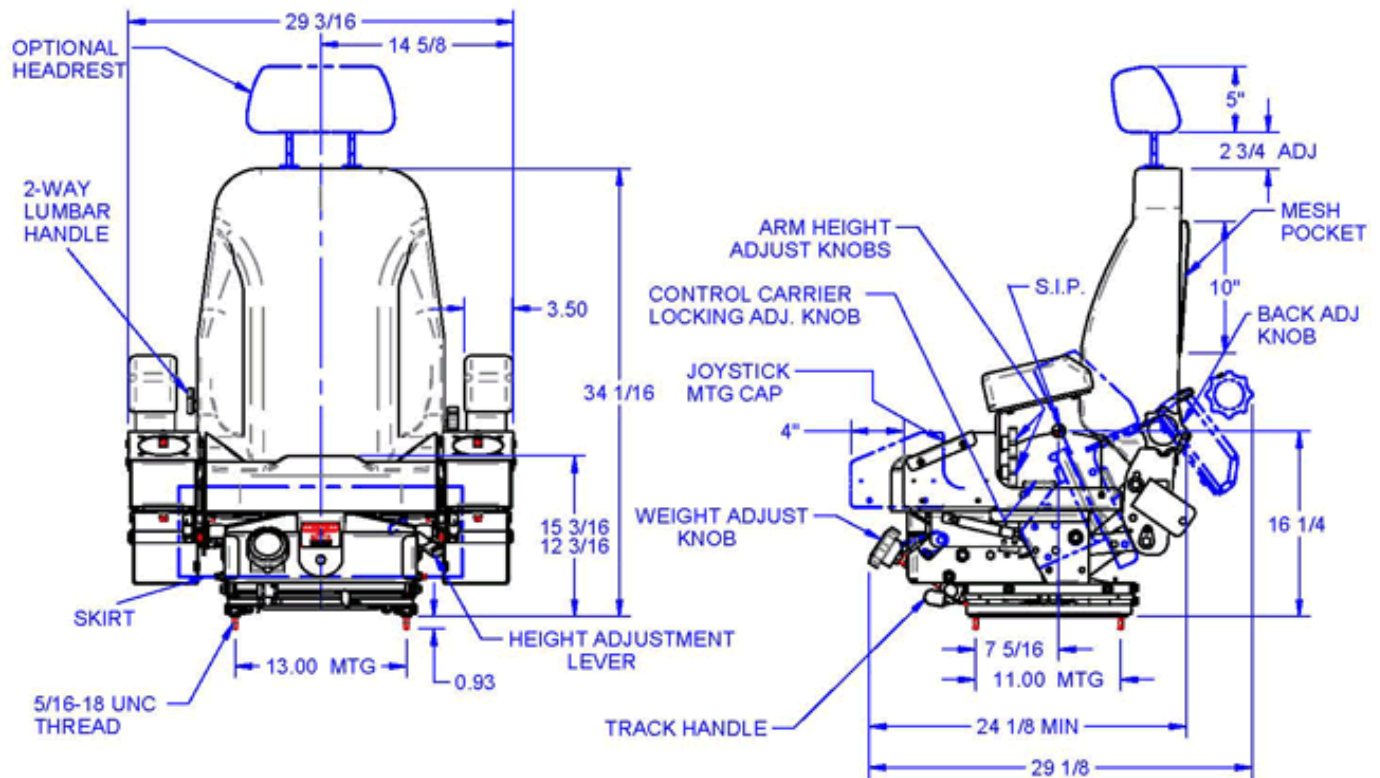

Extreme Duty Control Carrier Joystick

NOTE: The Installer is solely responsible for determining the suitability for use of this product in each application. This drawing is for reference purposes only.