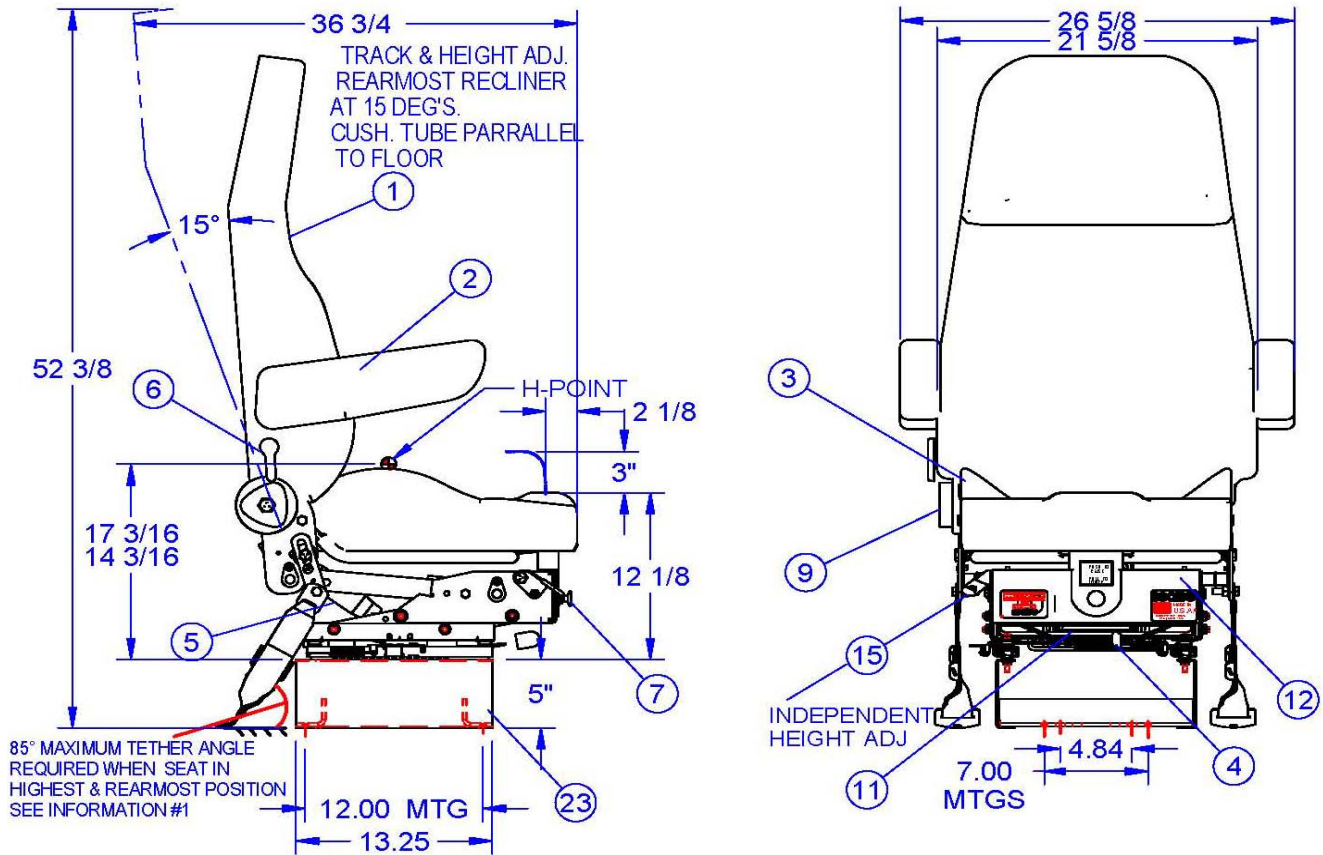

Magnum 100 School Bus Seat

Shown with Bluebird 5" riser

Magnum 200 School Bus Seat

Shown with IC Corp 3.83" riser (March 2004 to August 11, 2013)