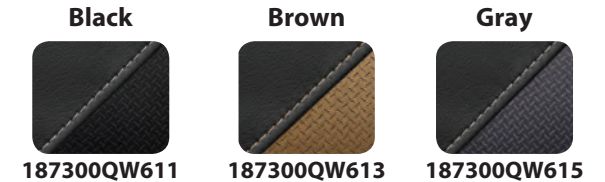

DuraLeather™/Pinnacle Cloth™